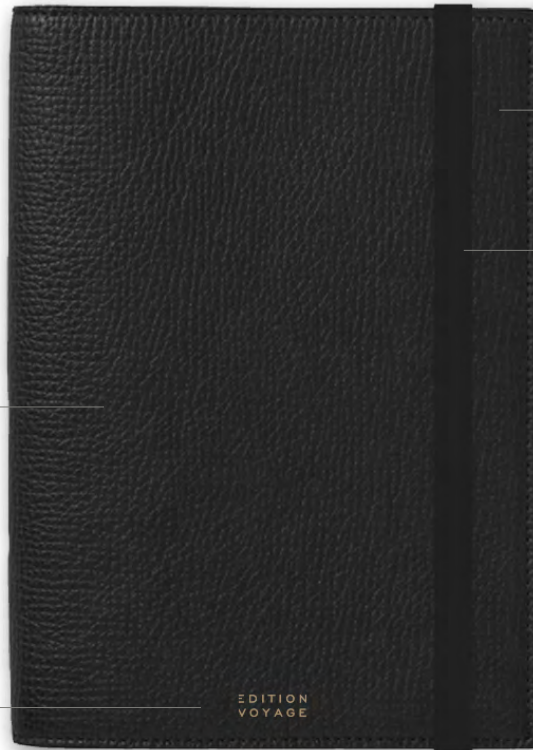

Writing Accessories

Notebook Sleeve

Designs are subject to brand approval

Suede - back PU

Edition Voyage logo

Sleeve holds
A5 Voyage notebook

Elastic

Colour Palette

Black & gold

Material

Suede - black PU

Branding

**EDITION
VOYAGE**