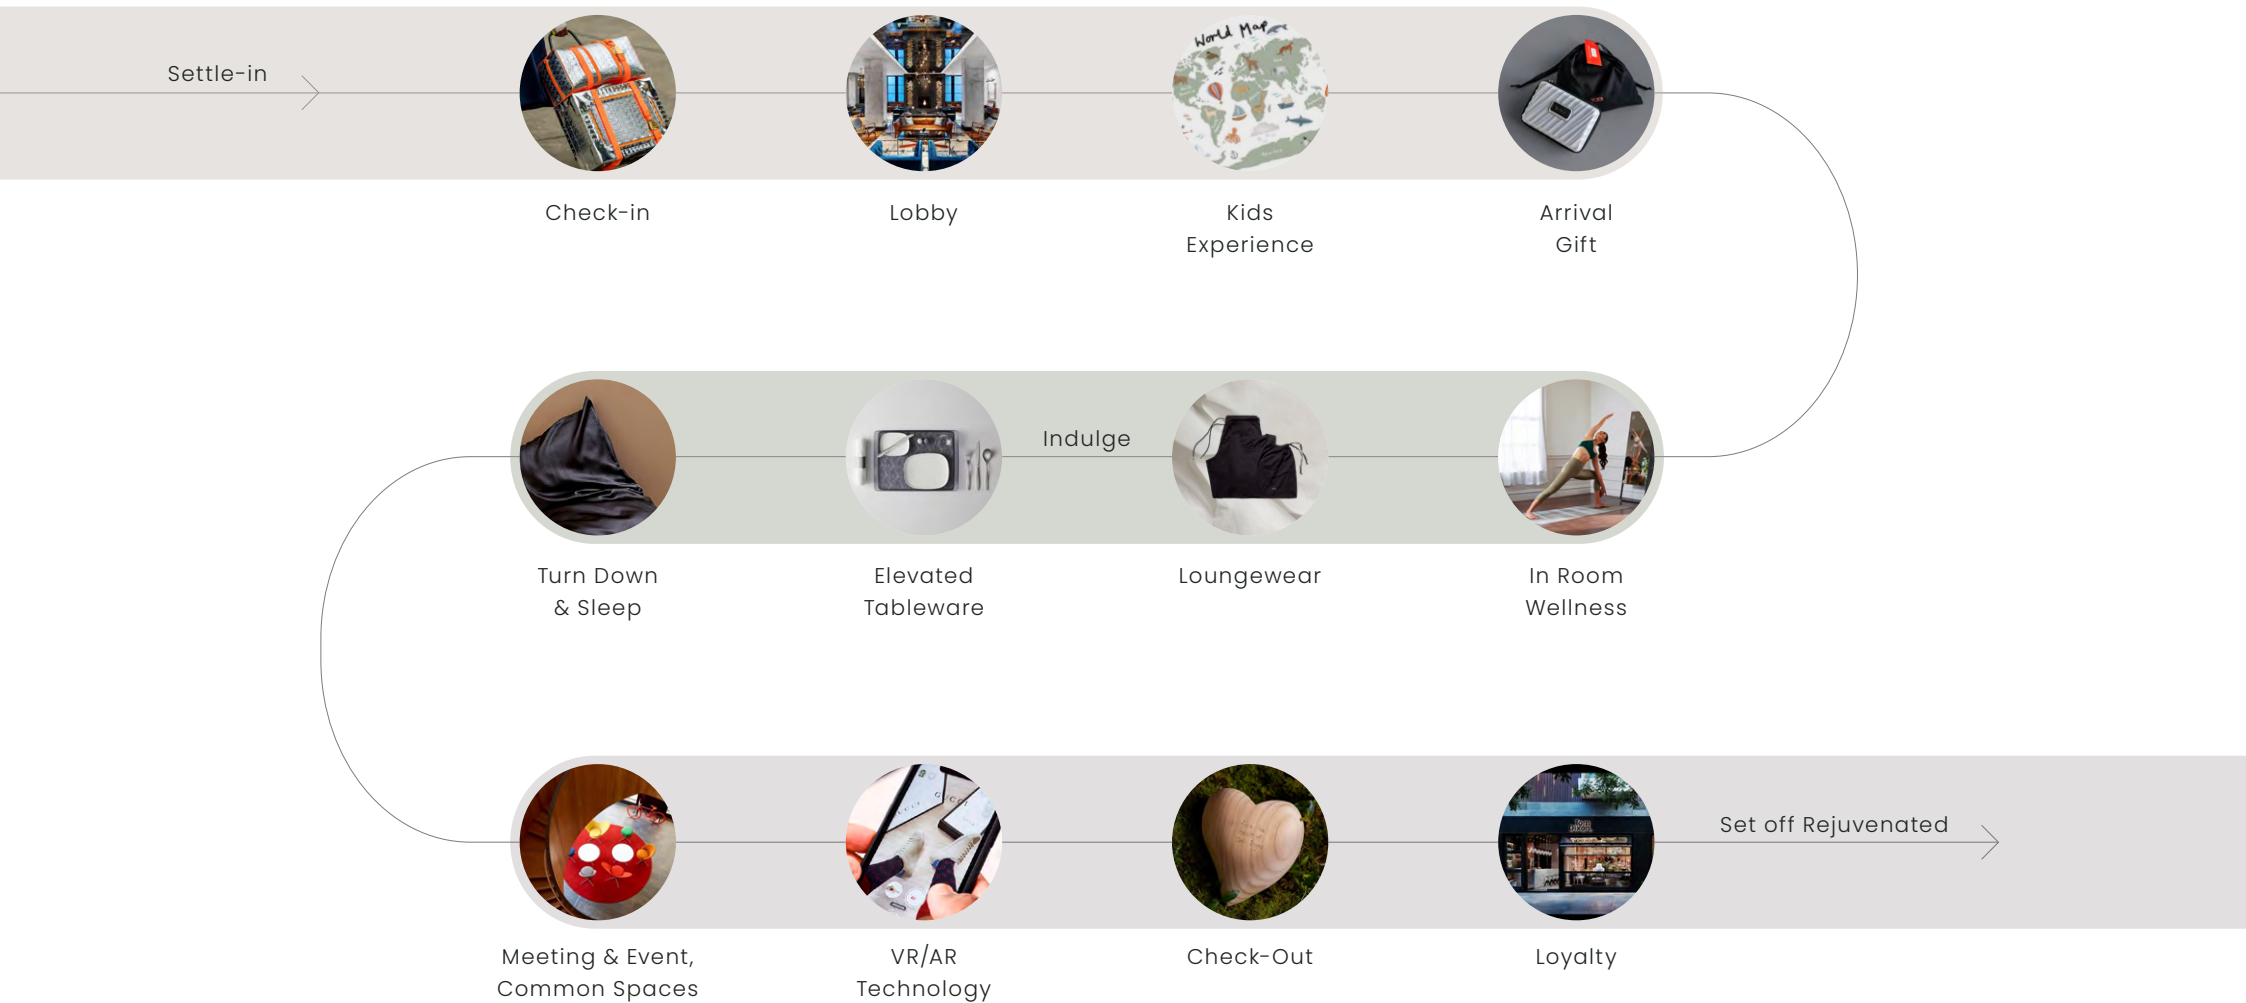

# The Hotel Journey

Buzz is renowned for delivering a luxurious and holistic brand experience for hotels. Guests can be immersed in the world of the brand through numerous touchpoints, where products, services and experiences lead to unforgettable moments that enhance their stay and create lasting memories.