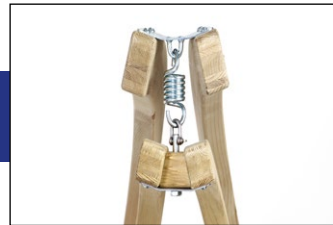

AMAZONAS
SWING LOUNGER

Creme • AZ-2020410 • EAN 4030454006811

Anthracite • AZ-2020400 • EAN 4030454006804
(can be used on both sides – either in grey or in taupe)

The stylish floated recliner

Swing Lounger combines maximum hanging comfort with a modern and stylish design, making it an eye-catching feature for any home. The elegantly curved reclining surface is precisely adjusted to the body, so you can lean back comfortably, relax and enjoy.

The Swing Lounger is the product of painstaking craftsmanship, and is made from weather-resistant treated spruce. The high-class laminated gluing makes it particularly stable and secure.

The extra-thick, water-repellent and rapidly drying mattress is your guarantee of perfect relaxation. The highly durable Agora cover is as soft as cotton, but it is exceptionally light-resistant and weatherproof. It is also water-repellent, proof against mildew, insensitive to dirt and easy to clean.

The Swing Lounger can be used either as a gently rocking recliner on the ground, for gentle swinging suspended from a tree or the ceiling or as a perfectly balanced floating recliner in the AMAZONAS Globo Stand frame (not included in the scope of delivery). Spiral spring included.

All the raw materials used come from Europe, and have been processed in Europe in environmentally friendly ways.

AMAZONAS

SWING LOUNGER

Delivery without stand

(agora)

Removable filling

Spiral spring included