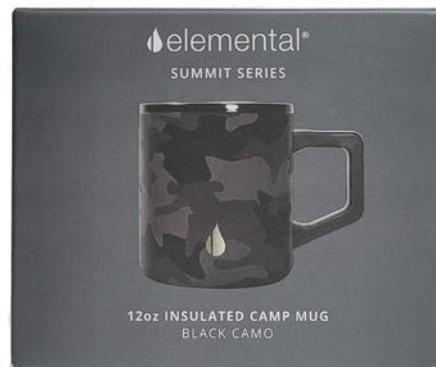

12oz / 16oz

take your morning routine outdoors

Shatterproof Tritan Lid

No-Slip Bottom

Outdoor Approved

TrueBarrier™ Tech

12oz summit mugs colors:

16oz summit mugs colors: