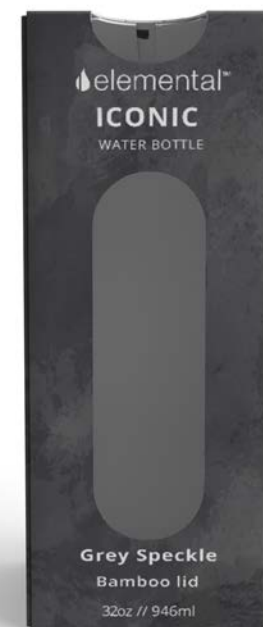

Green Paint Splatter
SKU: EB14GS17
UPC: 810084390795

Volume: 14 oz (414 ml)

Height: 7.75"

Diameter: 2.75"

Weight: 11 oz

Imprint Area: 2.4" x 5.5"

BPA Free

Zero Condensation

20oz / 32oz

keep your grip with our multi-function iconic silicone band

Flexible Handle

No-Slip Bottom

Wide Mouth

TrueBarrier™ Tech

20oz bottle colors

32oz bottle colors

Easily attach to any bag with our Iconic silicone strap so you can keep your "on the go" going.

20oz ICONIC BOTTLE

Black
SKU: EB20BK1
UPC: 850017339408

Graphite
SKU: EB20PGP1
UPC: 850017339477

White
SKU: EB20WH1
UPC: 850017339415