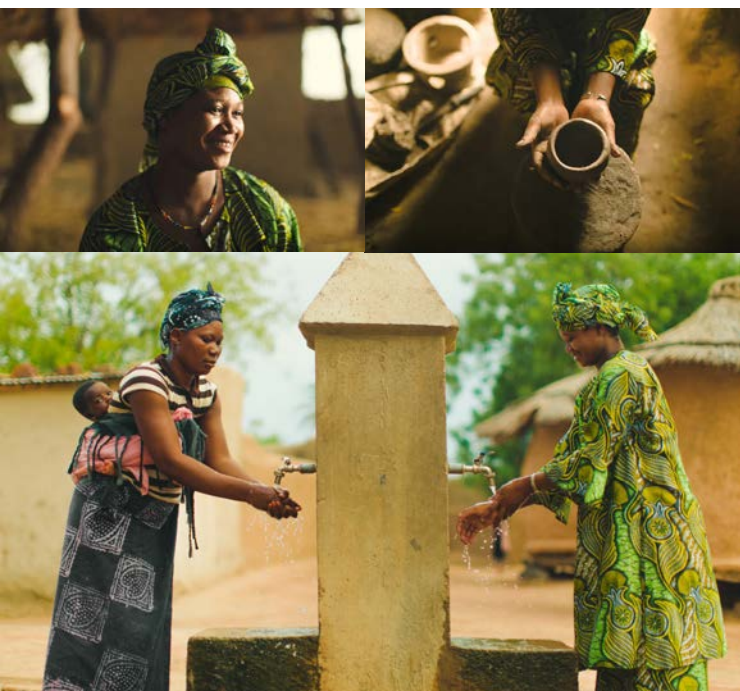

PARTNERING FOR GOOD.

PORTION OF EACH PURCHASE DONATED MONTHLY

As part of our ongoing Give Back Programs, Elemental has partnered with Charity Water and others to bring clean water and a better life to those who need it most.

charity: water

Beautify

bright link

alzheimer's association®