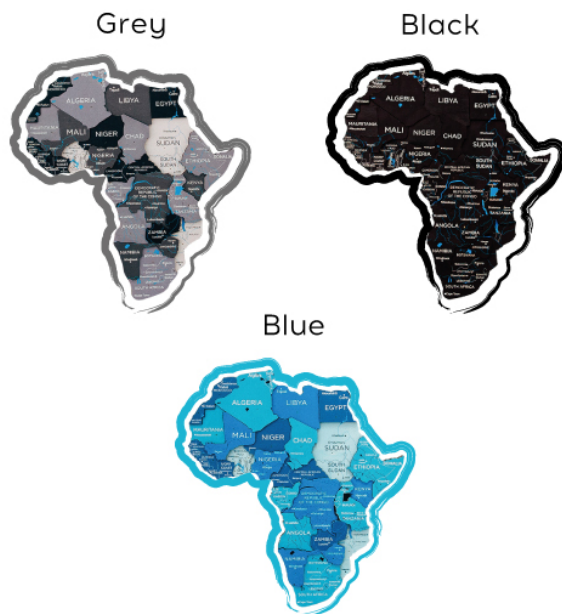

DOESN'T GET RUINED UNDER LIQUIDS

PATENTED DESIGN

DOESN'T GET DEFORMED THROUGH TIME

3D PRINT MAPS COLOR

CONTACT US

-  **E-MAIL:** etwbulk@gmail.com
-  **PHONE, VIBER, WHATSAPP:** +380934080067 (Maria)
-  **SKYPE:** ruzhikmasha

ENJOY THE WOOD™

2D PRINT MAPS COLOR

Black

Cork

Blue

White

XXL XL L M
53x32x11 cm
53x42x16 cm
68x52x15 cm
92x66x20 cm

CONTACT US