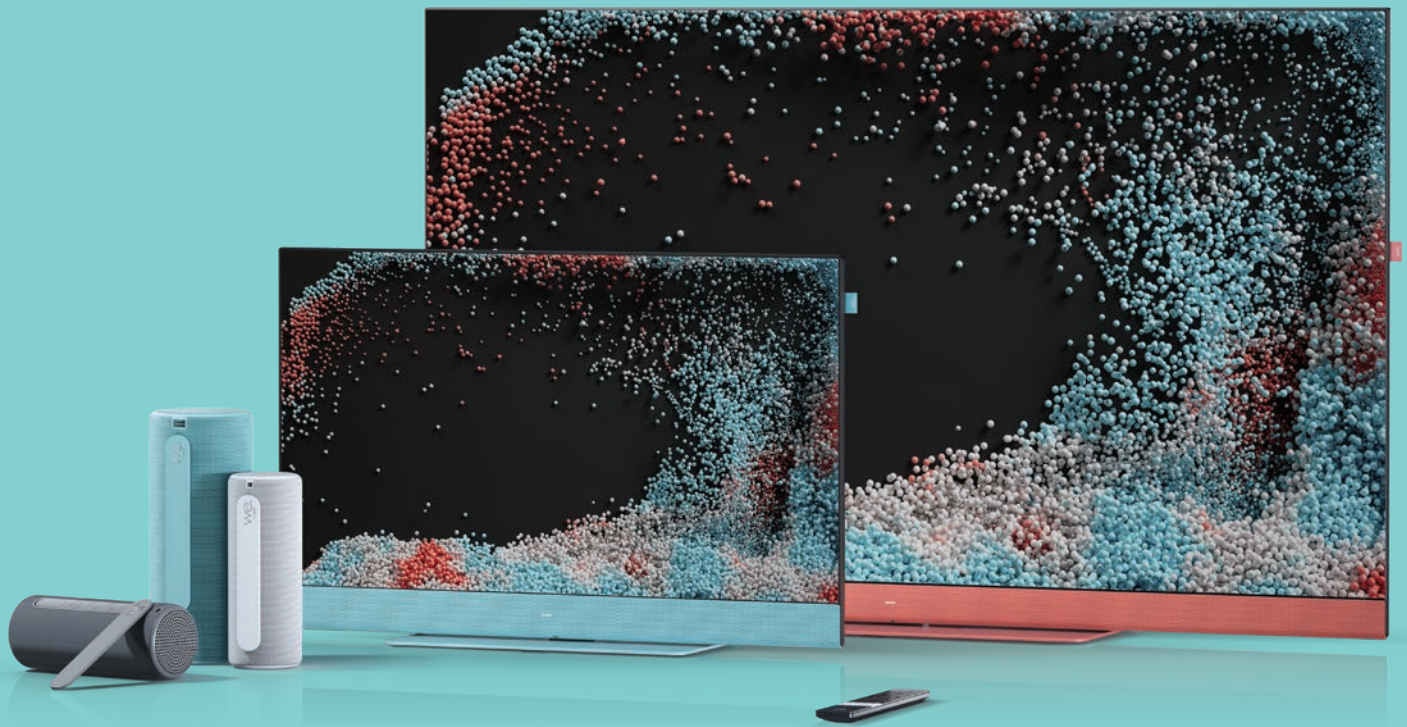

we.

by LOEWE.

it's
we. time!

by LOEWE.

we.
by LOEWE.

Superior sound

The We. HEAR 1 Bluetooth speaker has a total music power of 40 watts and offers surprisingly rich sound quality for its size. The We. HEAR 2 even offers 60 watts of total music power. Both speakers can also be easily paired to form a true wireless stereo pair for an even wider sound stage.

Easy to use

Attractive small size and less weight - easy to carry and easy to use. It's intuitive with less buttons for fast connection. Also as a hands-free phone speaker with microphone and with 3.5 mm AUX connection for external players.

Design Made in Germany

Both We. HEAR Speaker come in four stylish colours – coral red, aqua blue, storm grey and cool grey.

Exclusive Edge-LED panel generation

We. SEE impresses by ultra-slim design with Edge-LED backlight without compromise in the picture quality. Peak luminance 550 nits.

Superior sound experience

Dolby Atmos in every TV with signature in-house Loewe sound tuning delivered by up to 80-watt front firing soundbar.

TV

Screen diagonal (in cm/inch): 139/55, 127/50, 108/43, 81/32
 Resolution (in pixels): Ultra HD (3840 x 2160), Full HD (1920 x 1080)
 EU energy efficiency class SDR / HDR: F/G, F/G, G/G, F/G
 Power consumption in on mode max. in watts: 160, 135, 115, 70
 Stand-by Power consumption: 0,4, 0,4, 0,3, 0,3
 Energy consumption SDR kWh/1000h: 76, 61, 59, 31