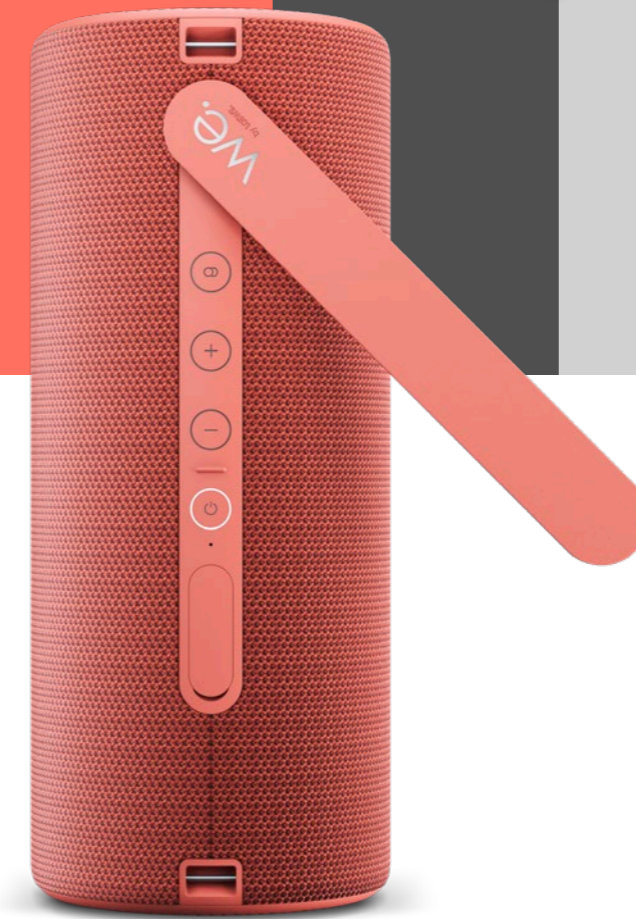

we.

by LOEWE.

it's
we. time!

by LOEWE.

we.
by LOEWE.

Superior sound

The We. HEAR 1 Bluetooth speaker has a total music power of 40 watts and offers surprisingly rich sound quality for its size. The We. HEAR 2 even offers 60 watts of total music power. Both speakers can also be easily paired to form a true wireless stereo pair for an even wider sound stage.

We. HEAR 1
Portable Bluetooth Speaker

We. HEAR 2
Portable Bluetooth Speaker

	Model	Article Nr.	EAN Code
aqua blue	We. HEAR 2	60702V10	4011880171342
	We. HEAR 1	60701V10	4011880171304
coral red	We. HEAR 2	60702R10	4011880171335
	We. HEAR 1	60701R10	4011880171298
storm grey	We. HEAR 2	60702D10	4011880171311
	We. HEAR 1	60701D10	4011880171267
cool grey	We. HEAR 2	60702S10	4011880171328
	We. HEAR 1	60701S10	4011880171274

Easy to use

Attractive small size and less weight - easy to carry and easy to use. It's intuitive with less buttons for fast connection. Also as a hands-free phone speaker with microphone and with 3.5 mm AUX connection for external players.

Design Made in Germany

Both We. HEAR Speaker come in four stylish colours – coral red, aqua blue, storm grey and cool grey.

Exclusive Edge-LED panel generation

We. SEE impresses by ultra-slim design with Edge-LED backlight without compromise in the picture quality. Peak luminance 550 nits.